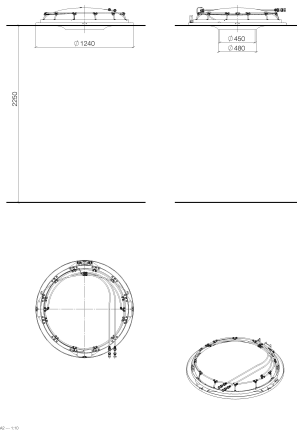

Shower - Series—various  
RAINMOON Rain panel - white matte  
Article number: 41 610 979-10 0010

- Trim parts

**1 rain panel for ceiling installation**

- Rain panel with 2 different spray modes
- Aquacircle: circular rain curtain with 72 jets, max. 1.8 gpm
- Tempest: natural rain with 48 jets, max. 1.8 gpm
- Indirect ambient lighting, warm white LED light strip, 2700 Kelvin
- Matt white cover, RAL 9003
- Outside diameter 48.8", opening diameter 17.7"
- Descaling system
- Fittings group in compliance with DIN 4109: 1
- Must be installed with diverter (rough included).
- Diverter ensures that the product does not exceed the max. flow rate of 2.5 gpm at any setting. It does not permit the use of two functions simultaneously.
- Diverter trim is sold separately
- Please refer to Planning Guide for proper sizing and installation methods

white matte

Accessory is required for this item.

Shower - Series-various  
RAINMOON Rain panel - white matte  
Article number: 41 610 979-10 0010

### Dimensional drawing

All dimensions in mm / inch = mm x 0,0394

Shower - Series-various  
RAINMOON Rain panel - white matte  
Article number: 41 610 979-10 0010