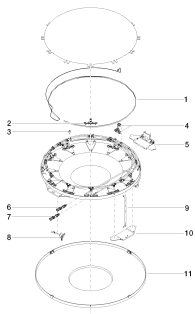

Spare parts list

Number	Item Number	Designation	Number of units